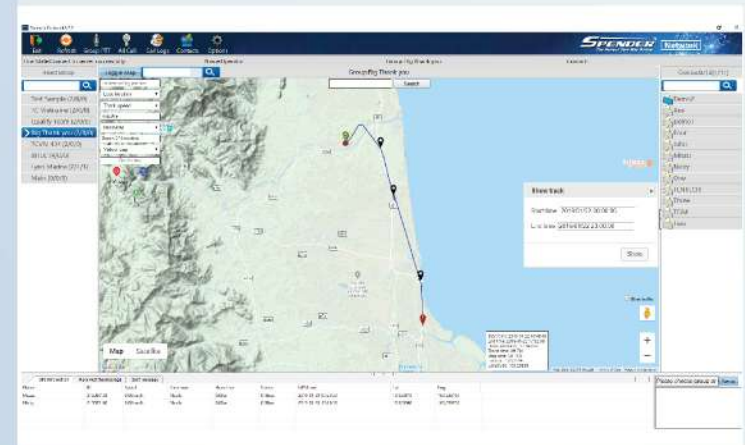

FEATURES

- High Quality Audio and Vocoder
- Located client tracking report by Built in GPS (Google map Compatible)
- Light weight body
- Up to 200 Groups available
- General Power Bank supported.

Actual Size