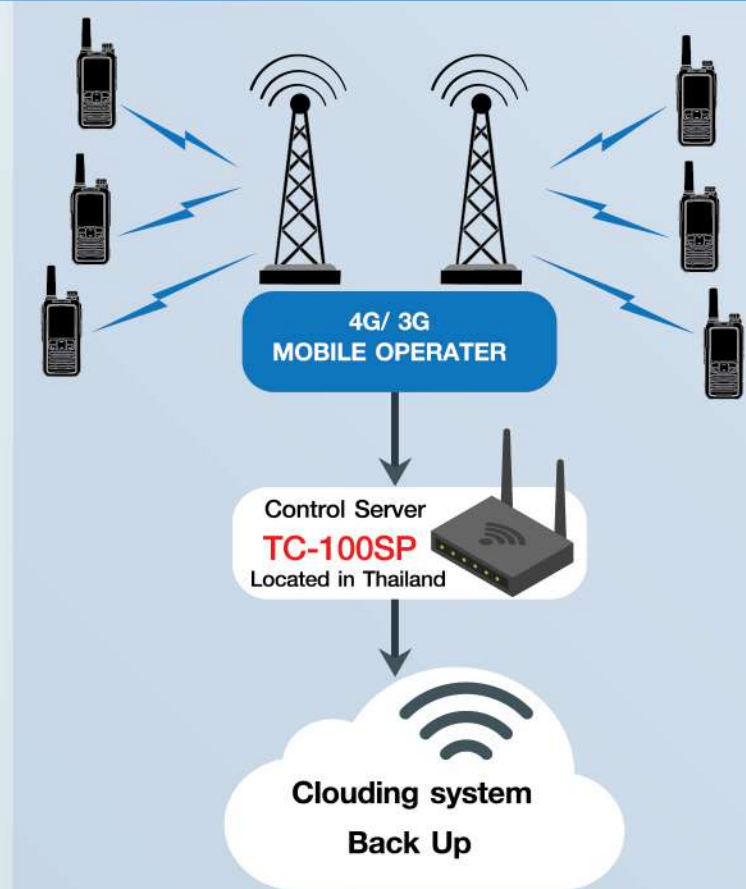

## Priority Interrupt Communicate

TC-1H 's enables outdoor and ordinary mode to keep communication in any environment.

## Communication throughout the Coverage By Cellular

Using a cellular network, the TC-1H can provides stable network connection and wide area communication throughout the coverage area of the network.

The TC-1H does not require its own repeaters or IP network which reduce the cost of building and maintaining a wide area radio network.