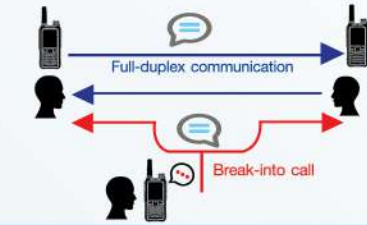

Instant Communication Over Cellular Network (IP Radio Network)

The TC-1H provides wide area communication using cellular network and instant communication. Individual call, Group call or All call can be made the same way as a conventional two-way radio

Flexible with audio quality

The TC-1H supports group calls with three or more people. In case of an emergency, you can break into an on-going call to transmit an important message.

Multiple User Communication

Multiple users in the system can initiate call respectively. There are no requirement to check or wait for channel availability.

Priority Interrupt Communicate

TC-1H 's enables outdoor and ordinary mode to keep communication in any environment.

Communication throughout the Coverage By Cellular

Using a cellular network, the TC-1H can provides stable network connection and wide area communication throughout the coverage area of the network.

The TC-1H does not require its own repeaters or IP network which reduce the cost of building and maintaining a wide area radio network.